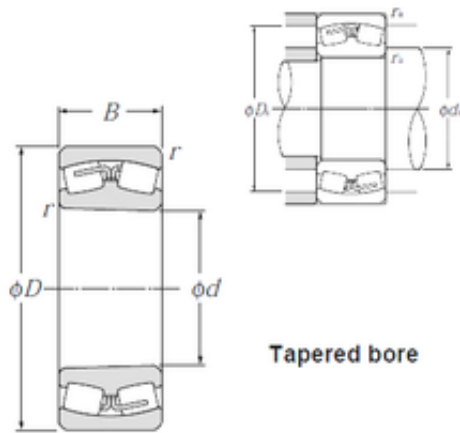

## 750 mm x 1 360 mm x 475 mm NTN 232/750BK Spherical Roller Bearings

Bearing No. 232/750BK

232/750BK Bearing 2D drawings and 3D CAD models

|                               |                 |
|-------------------------------|-----------------|
| Size                          | 750x1360x475 mm |
| Bore Diameter                 | 750 mm          |
| Outer Diameter                | 1360 mm         |
| Width                         | 475 mm          |
| d                             | 750 mm          |
| D                             | 1 360 mm        |
| B                             | 475 mm          |
| C                             | 475 mm          |
| r min.                        | 15 mm           |
| da min.                       | 814 mm          |
| Da max.                       | 1 296 mm        |
| ra max.                       | 12 mm           |
| Weight                        | 2 960 Kg        |
| Basic dynamic load rating (C) | 18 200 kN       |
| Basic static load rating (C0) | 36 500 kN       |
| (Grease) Lubrication Speed    | 180 r/min       |
| (Oil) Lubrication Speed       | 240 r/min       |
| Calculation factor (e)        | 0,35            |
| Calculation factor (Y0)       | 1,88            |
| Calculation factor (Y1)       | 1,92            |