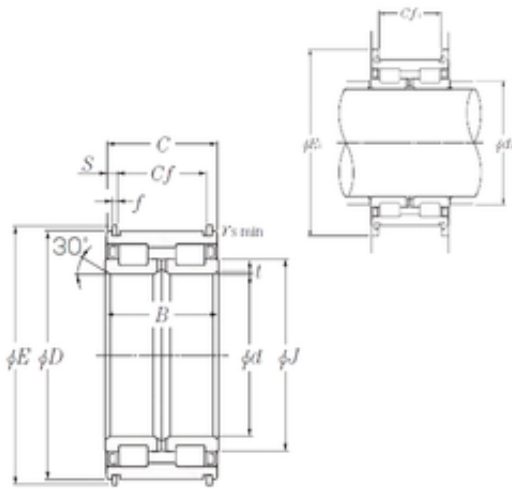

## 240 mm x 360 mm x 160 mm NTN SL04-5048NR SL Type Cylindrical Roller Bearings for Sheaves

Bearing No. SL04-5048NR

SL04-5048NR Bearing 2D drawings and 3D CAD models

Size	240x360x160 mm
Bore Diameter	240 mm
Outer Diameter	360 mm
Width	160 mm
d	240 mm
D	360 mm
B	160 mm
C	159 mm
E1	400 mm
t	2,5 mm
f	6 mm
r min.	1,1 mm
E	377 mm
J	280,5 mm
S	14,5 mm
da	248,5 mm
Cf	130 mm
Cf1	130 mm
Weight	59,5 Kg
Basic dynamic load rating (C)	1 710 kN
Basic static load rating (C0)	3 550 kN
Category	Roller Bearings
Inventory	0.0
Manufacturer Name	NTN