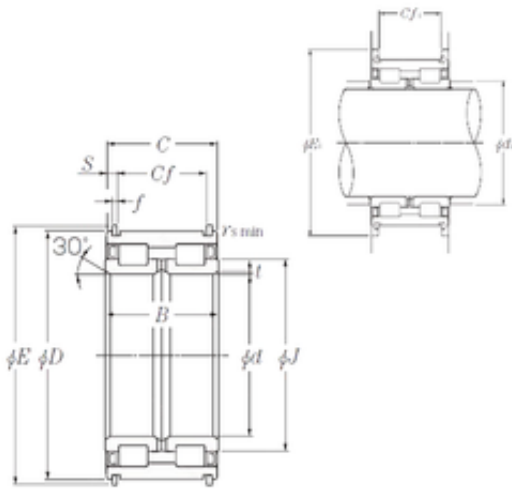

# NTN DRIVESHAFT,INC.

SL04-5024NR Bearing 2D drawings and 3D CAD models

## 120 mm x 180 mm x 80 mm NTN SL04-5024NR SL Type Cylindrical Roller Bearings for Sheaves

Bearing No. SL04-5024NR

Size	120x180x80 mm
Bore Diameter	120 mm
Outer Diameter	180 mm
Width	80 mm
d	120 mm
D	180 mm
B	80 mm
C	79 mm
E1	210 mm
t	1,8 mm
f	3 mm
r min.	1 mm
E	188,4 mm
J	141,5 mm
S	7 mm
da	126,5 mm
Cf	65 mm
Cf1	65 mm
Weight	7,5 Kg
Basic dynamic load rating (C)	400 kN
Basic static load rating (C0)	750 kN
Category	Roller Bearings
Inventory	0.0
Manufacturer Name	NTN