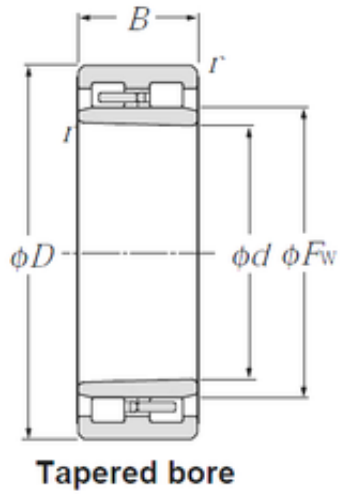

## 220 mm x 300 mm x 80 mm NTN NNU4944K Multi-Row Cylindrical Roller Bearings

Bearing No. NNU4944K

Size	220x300x80 mm
Bore Diameter	220 mm
Outer Diameter	300 mm
Width	80 mm
d	220 mm
Fw	245 mm
D	300 mm
B	80 mm
C	80 mm
r min.	2,1 mm
Weight	15,2 Kg
Basic dynamic load rating (C)	585 kN
Basic static load rating (C0)	1 300 kN
(Grease) Lubrication Speed	1 900 r/min

NTN4944K Bearing 2D drawings and 3D CAD models