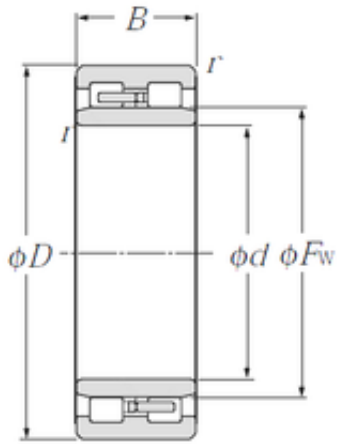

## 280 mm x 380 mm x 100 mm NTN NNU4956 Multi-Row Cylindrical Roller Bearings

Bearing No. NNU4956

Size	280x380x100 mm
Bore Diameter	280 mm
Outer Diameter	380 mm
Width	100 mm
d	280 mm
Fw	312 mm
D	380 mm
B	100 mm
C	100 mm
r min.	2,1 mm
Weight	31,6 Kg
Basic dynamic load rating (C)	925 kN
Basic static load rating (C0)	2 200 kN
(Grease) Lubrication Speed	1 400 r/min