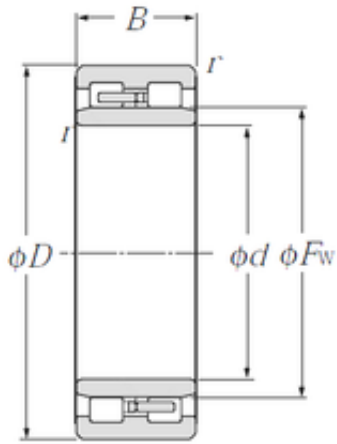

## 240 mm x 320 mm x 80 mm NTN NNU4948 Multi-Row Cylindrical Roller Bearings

Bearing No. NNU4948

Size	240x320x80 mm
Bore Diameter	240 mm
Outer Diameter	320 mm
Width	80 mm
d	240 mm
Fw	265 mm
D	320 mm
B	80 mm
C	80 mm
r min.	2,1 mm
Weight	17,2 Kg
Basic dynamic load rating (C)	610 kN
Basic static load rating (C0)	1 410 kN
(Grease) Lubrication Speed	1 700 r/min