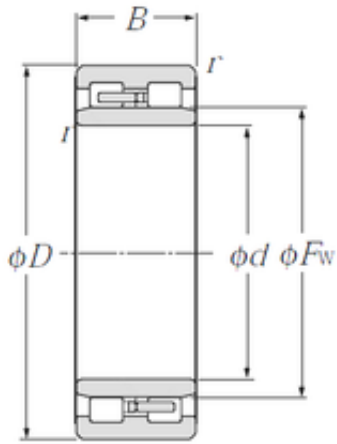

NTN DRIVESHAFT,INC.

105 mm x 145 mm x 40 mm NTN NNU4921 Multi-Row Cylindrical Roller Bearings

Bearing No. NNU4921

Size	105x145x40 mm
Bore Diameter	105 mm
Outer Diameter	145 mm
Width	40 mm
d	105 mm
Fw	118 mm
D	145 mm
B	40 mm
C	40 mm
r min.	1,1 mm
Weight	1,91 Kg
Basic dynamic load rating (C)	133 kN
Basic static load rating (C0)	268 kN
(Grease) Lubrication Speed	4 100 r/min

NTN NNU4921 Bearing 2D drawings and 3D CAD models