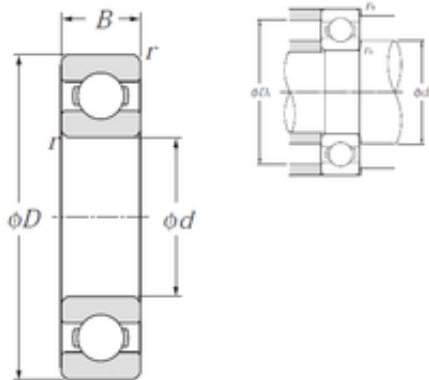

NTN DRIVESHAFT,INC.

420 mm x 560 mm x 65 mm NTN 6984 Deep Groove Ball Bearings

Bearing No. 6984

Size	420x560x65 mm
Bore Diameter	420 mm
Outer Diameter	560 mm
Width	65 mm
d	420 mm
D	560 mm
B	65 mm
C	65 mm
r min.	4 mm
Da max.	544 mm
db min	436 mm
ra max.	3 mm
Weight	43,4 Kg
Basic dynamic load rating (C)	340 kN
Basic static load rating (C0)	560 kN
(Grease) Lubrication Speed	940 r/min
(Oil) Lubrication Speed	1 100 r/min

6984 Bearing 2D drawings and 3D CAD models